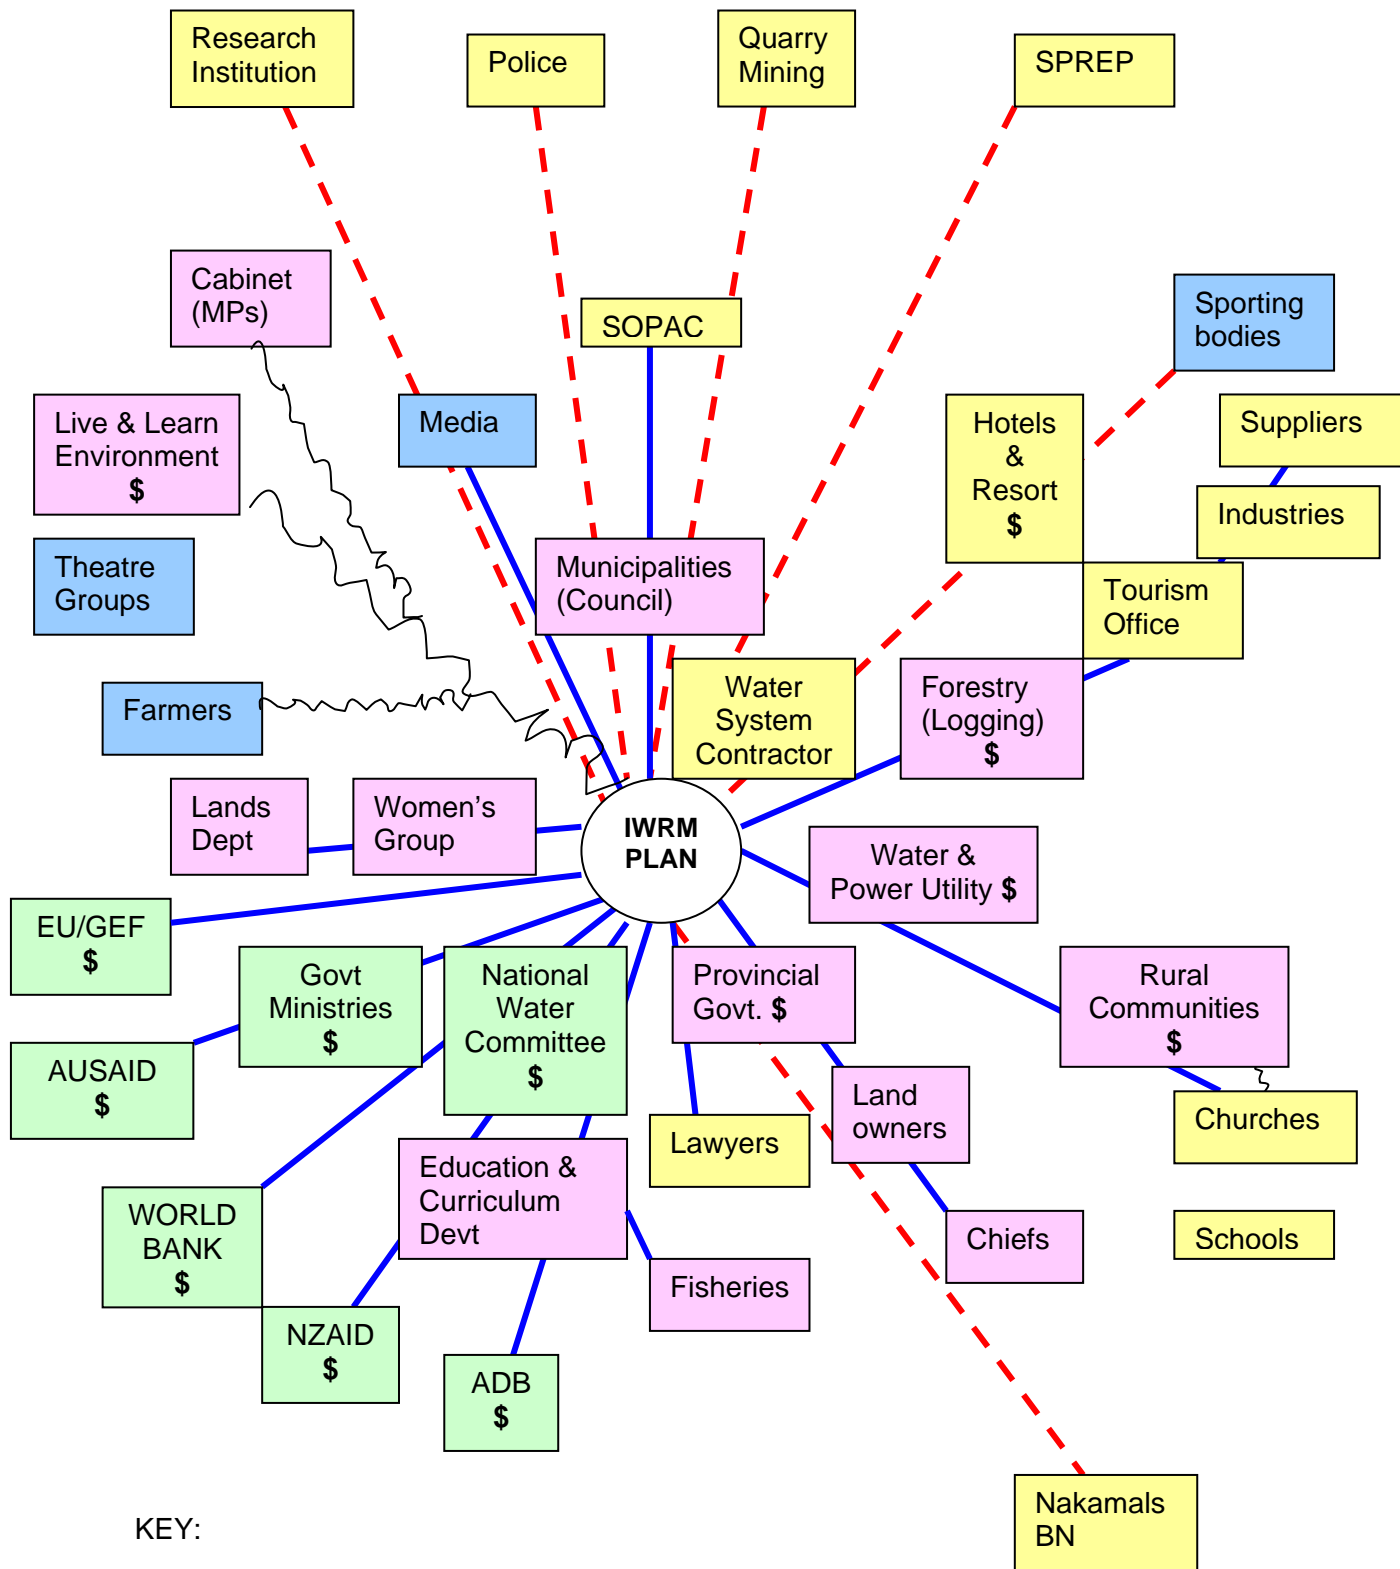

# VANUATU STAKEHOLDERS ANALYSIS

**KEY:**

<span style="display: inline-block; width: 15px; height: 15px; background-color: #FFC0CB; border: 1px solid black;"></span>	-most influential
<span style="display: inline-block; width: 15px; height: 15px; background-color: #ADD8E6; border: 1px solid black;"></span>	- quite influential
<span style="display: inline-block; width: 15px; height: 15px; background-color: #FFFF00; border: 1px solid black;"></span>	- not so influential
<span style="display: inline-block; width: 15px; border-bottom: 2px dashed red;"></span>	- infrequent contacts
<span style="display: inline-block; width: 15px; border-bottom: 2px solid blue;"></span>	- frequent contact
<span style="display: inline-block; width: 15px; border-bottom: 2px wavy;"></span>	- shaky relationship